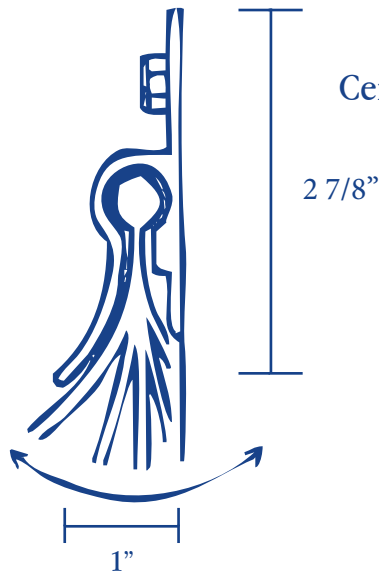

## Specifications

Mounting Options for Cleanroom Curtains

**In-Jamb Ceiling Mount**

**Flat Wall Ceiling Mount**

**Suspended T-Bar Ceiling Mount**