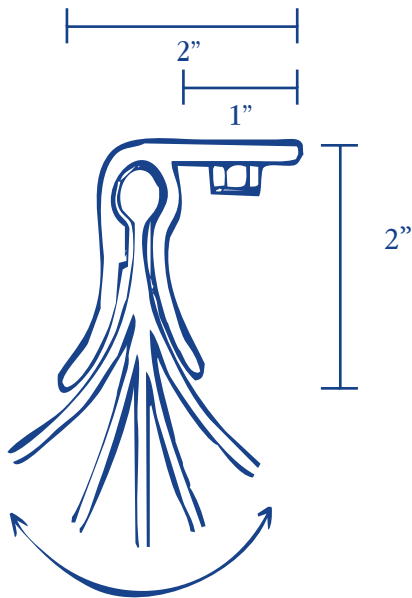

## Specifications

Mounting Options for Cleanroom Curtains

**In-Jamb Ceiling Mount**

**Flat Wall Ceiling Mount**

**Suspended T-Bar Ceiling Mount**